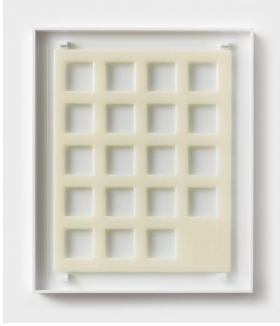

Sara Greenberger Rafferty

Sheet

2018

fused glass

Unframed: 20 x 16 3/8 x 1/4 inches

(50.8 x 41.6 x .6 cm)

Framed: 22 1/2 x 18 1/2 x 1 1/2 inches

(57.15 x 46.99 x 3.81 cm)

SGR115-PTG